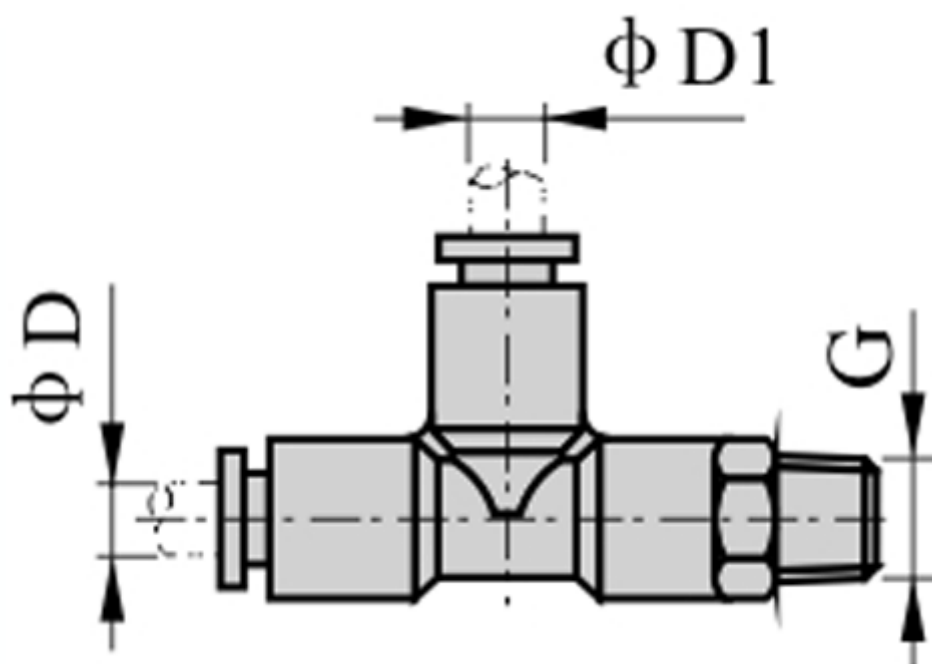

Data Sheet

Article number: 58EPD603

Description: Fitting EPD603 Tee connector
male thread 3/8", tube diameter 6

Measures

D = 6
Thread = 3/8"